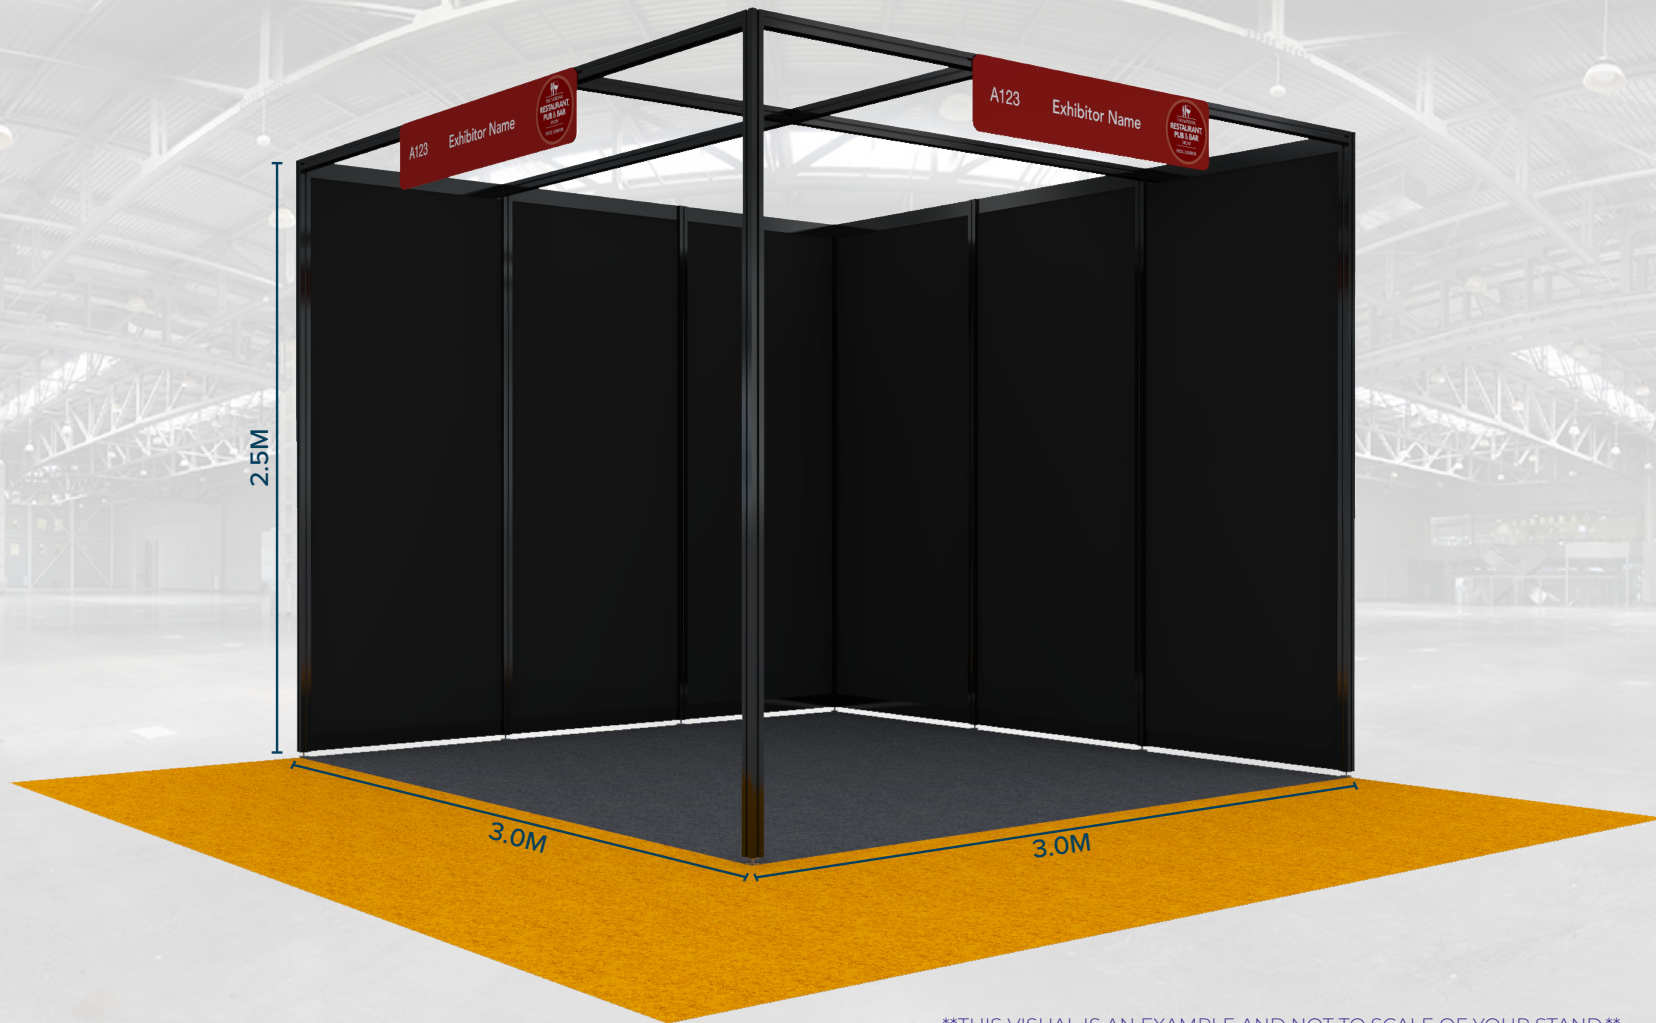

LONDON FOOD & DRINK FESTIVAL THE NATIONAL RESTAURANT PUB AND BAR SHOW

SHELL VISUAL

3M X 3M
BLACK EDGE

STAND CARPET
REWIND FLAT CHARCOAL - 0923

GANGWAY CARPET
REWIND FLAT ORANGE - 0450

THIS VISUAL IS AN EXAMPLE AND NOT TO SCALE OF YOUR STAND.