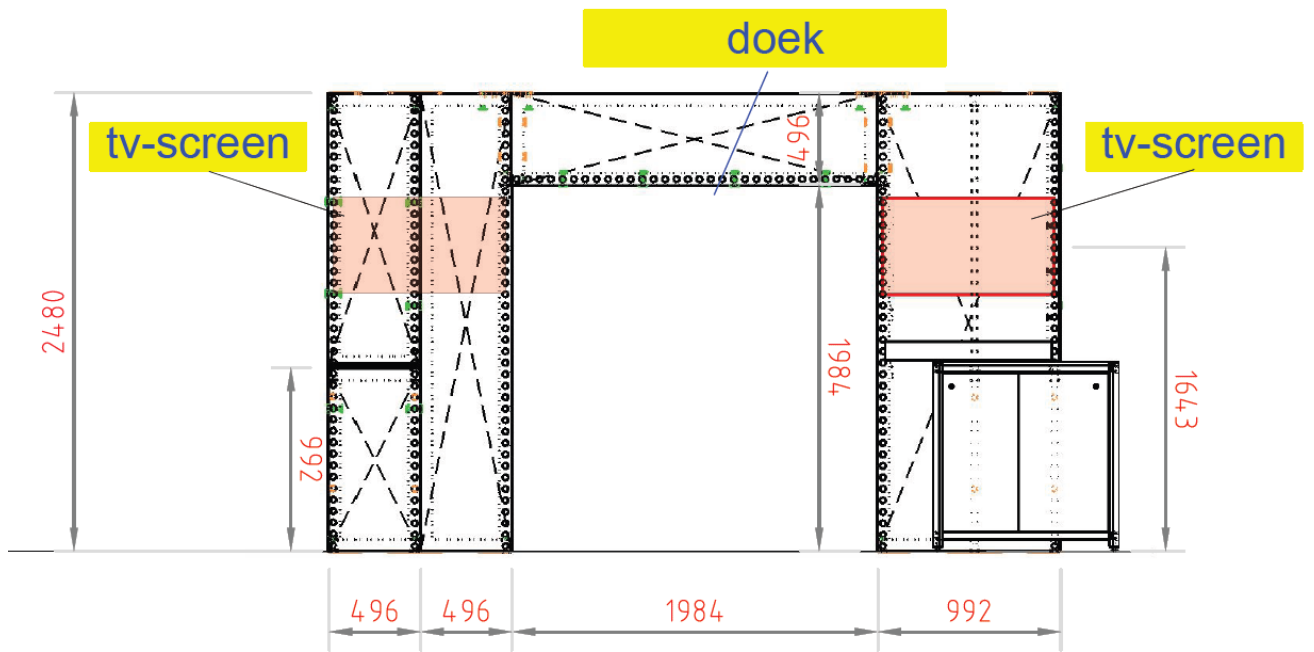

Platinum Package – Artwork dimensions

Front side

Rear side

A – 496mm wide x 1488mm high

B – 496mm wide x 992mm high

C – 992mm wide x 992mm high

D – 496mm wide x 2480mm high

E - 496mm wide x 2480mm high

F - 496mm wide x 1984mm high

G – 1984mm wide x 496mm high

H – 992mm wide x 2480mm high

I - 992mm wide x 2480mm high

J - 992mm wide x 992mm high

K – 922mm wide x 882mm high

L – 496mm wide x 1488mm high

M – 496mm wide x 992mm high

N – 992mm wide x 992mm high

O – 496mm wide x 2480mm high

P - 496mm wide x 2480mm high

Q - 496mm wide x 1984mm high

R – 1984mm wide x 496mm high

S – 992mm wide x 2480mm high

T - 992mm wide x 2480mm high

U - 992mm wide x 992mm high

V – 1984mm wide x 496mm high

Please ensure you send through all artwork files to Maarten Snoeij maarten@a-booth.nl by **Friday 15th August 2025**.

Please produce all artwork files in a high resolution pdf format.