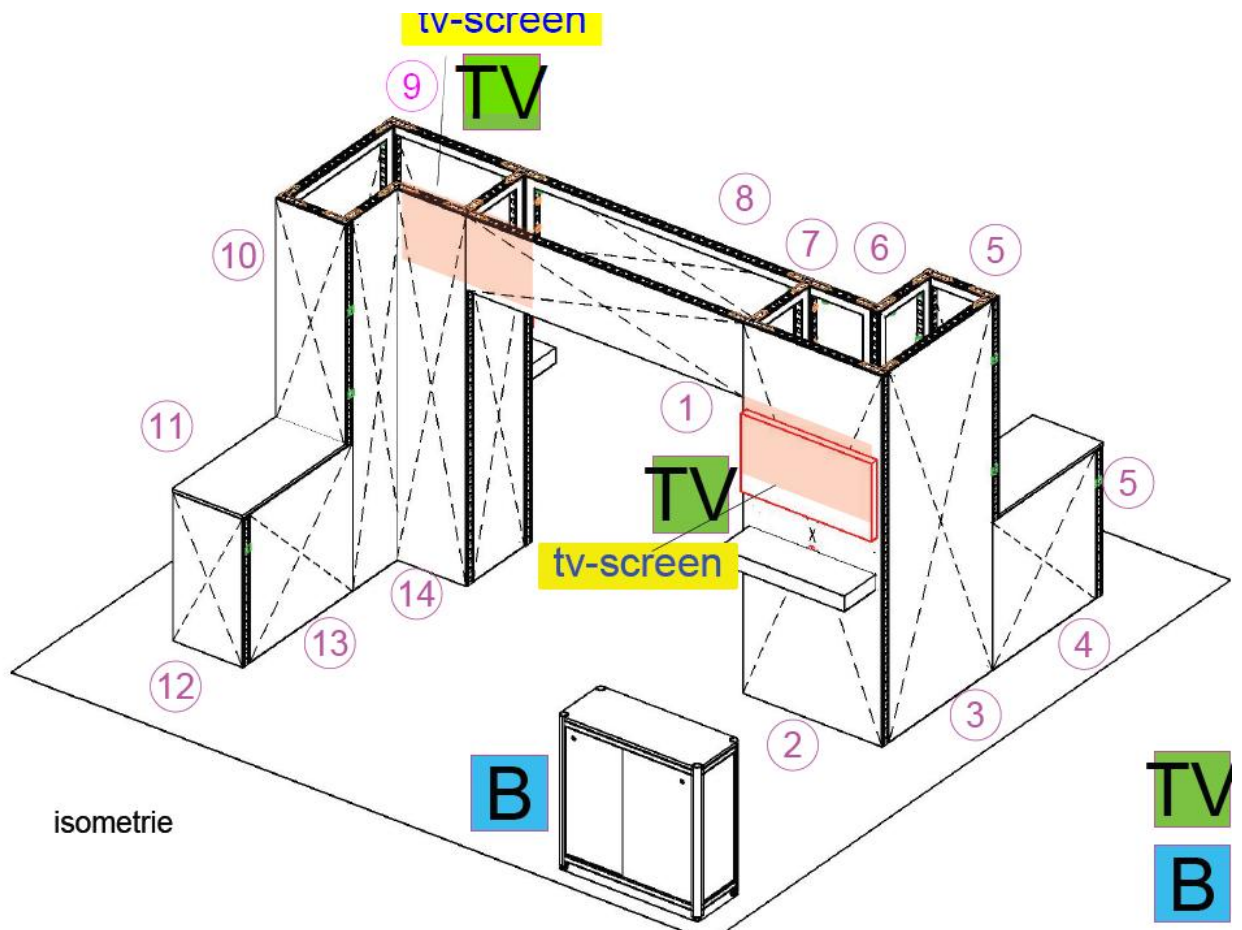

Platinum Package – Artwork dimensions

Front side

Rear side

A – 496mm wide x 1488mm high

B – 496mm wide x 992mm high

C – 992mm wide x 992mm high

D – 496mm wide x 2480mm high

E - 496mm wide x 2480mm high

F - 496mm wide x 1984mm high

G – 1984mm wide x 496mm high

H – 992mm wide x 2480mm high

I - 992mm wide x 2480mm high

J - 992mm wide x 992mm high

K – 922mm wide x 882mm high

L – 496mm wide x 1488mm high

M – 496mm wide x 992mm high

N – 992mm wide x 992mm high

O – 496mm wide x 2480mm high

P - 496mm wide x 2480mm high

Q - 496mm wide x 1984mm high

R – 1984mm wide x 496mm high

S – 992mm wide x 2480mm high

T - 992mm wide x 2480mm high

U - 992mm wide x 992mm high

V – 1984mm wide x 496mm high

Please ensure you send through all artwork files to Maarten Snoeij maarten@a-booth.nl by **Friday 15th August 2025**.

Please produce all artwork files in a high resolution pdf format.