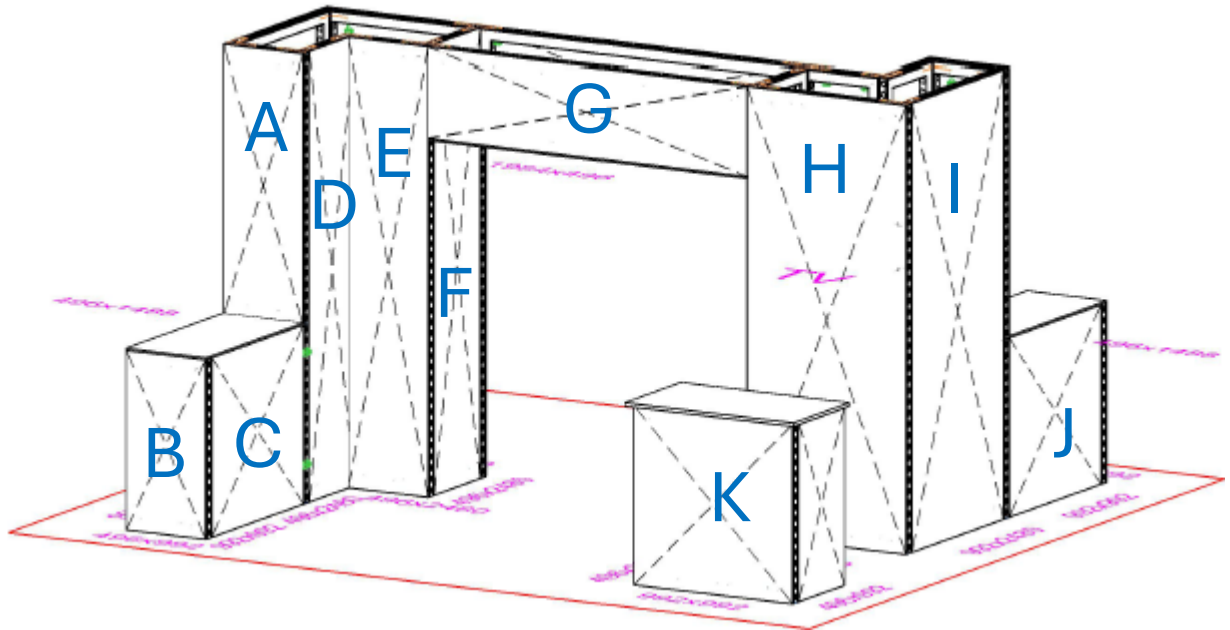

Platinum Package – Artwork dimensions

Front side

Rear side

A – 496mm wide x 1488mm high

B – 496mm wide x 992mm high

C – 992mm wide x 992mm high

D – 496mm wide x 2480mm high

E - 496mm wide x 2480mm high

F - 496mm wide x 1984mm high

G – 1984mm wide x 496mm high

H – 992mm wide x 2480mm high

I - 992mm wide x 2480mm high

J - 992mm wide x 992mm high

K – 922mm wide x 882mm high

L – 496mm wide x 1488mm high

M – 496mm wide x 992mm high

N – 992mm wide x 992mm high

O – 496mm wide x 2480mm high

P - 496mm wide x 2480mm high

Q - 496mm wide x 1984mm high

R – 1984mm wide x 496mm high

S – 992mm wide x 2480mm high

T - 992mm wide x 2480mm high

U - 992mm wide x 992mm high

V – 1984mm wide x 496mm high

Please ensure you send through all artwork files to Maarten Snoeij maarten@a-booth.nl by **Friday 15th August 2025**.

Please produce all artwork files in a high resolution pdf format.