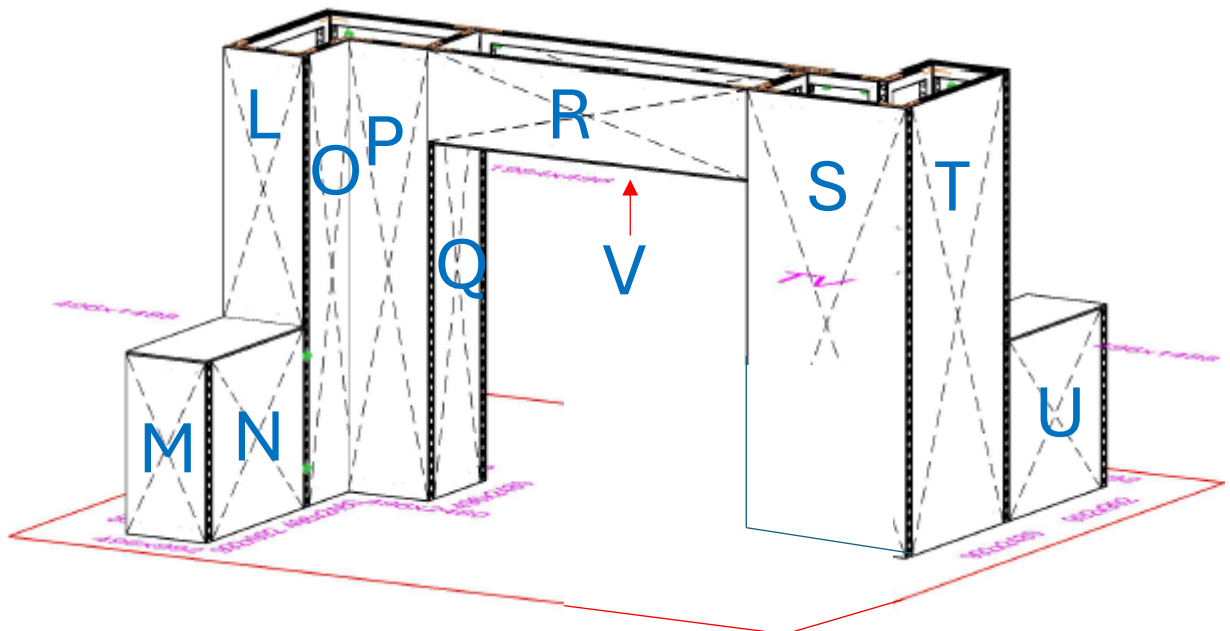

Platinum Package – Artwork dimensions

Front side

Rear side

A – 496mm wide x 1488mm high

B – 496mm wide x 992mm high

C – 992mm wide x 992mm high

D – 496mm wide x 2480mm high

E - 496mm wide x 2480mm high

F - 496mm wide x 1984mm high

G – 1984mm wide x 496mm high

H – 992mm wide x 2480mm high

I - 992mm wide x 2480mm high

J - 992mm wide x 992mm high

K – 922mm wide x 882mm high

L – 496mm wide x 1488mm high

M – 496mm wide x 992mm high

N – 992mm wide x 992mm high

O – 496mm wide x 2480mm high

P - 496mm wide x 2480mm high

Q - 496mm wide x 1984mm high

R – 1984mm wide x 496mm high

S – 992mm wide x 2480mm high

T - 992mm wide x 2480mm high

U - 992mm wide x 992mm high

V – 1984mm wide x 496mm high

Please ensure you send through all artwork files to Maarten Snoeij maarten@a-booth.nl by **Friday 15th August 2025**.

Please produce all artwork files in a high resolution pdf format.