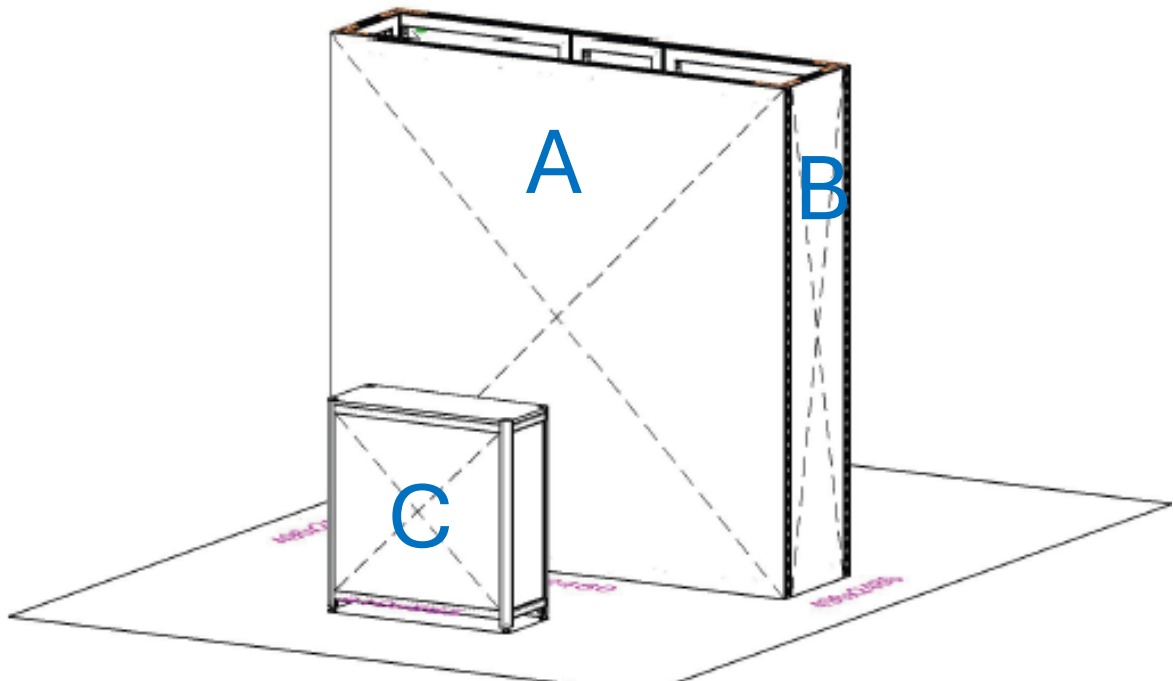

SITS & MSP NL 2025

Silver Package – Artwork dimensions

A – 2480mm wide x 2480mm high

B – 496mm wide x 2480mm high

C – 922mm wide x 882mm high

Please ensure you send through all artwork files to Maarten Snoei maarten@a-booth.nl by **Friday 15th August 2025**.