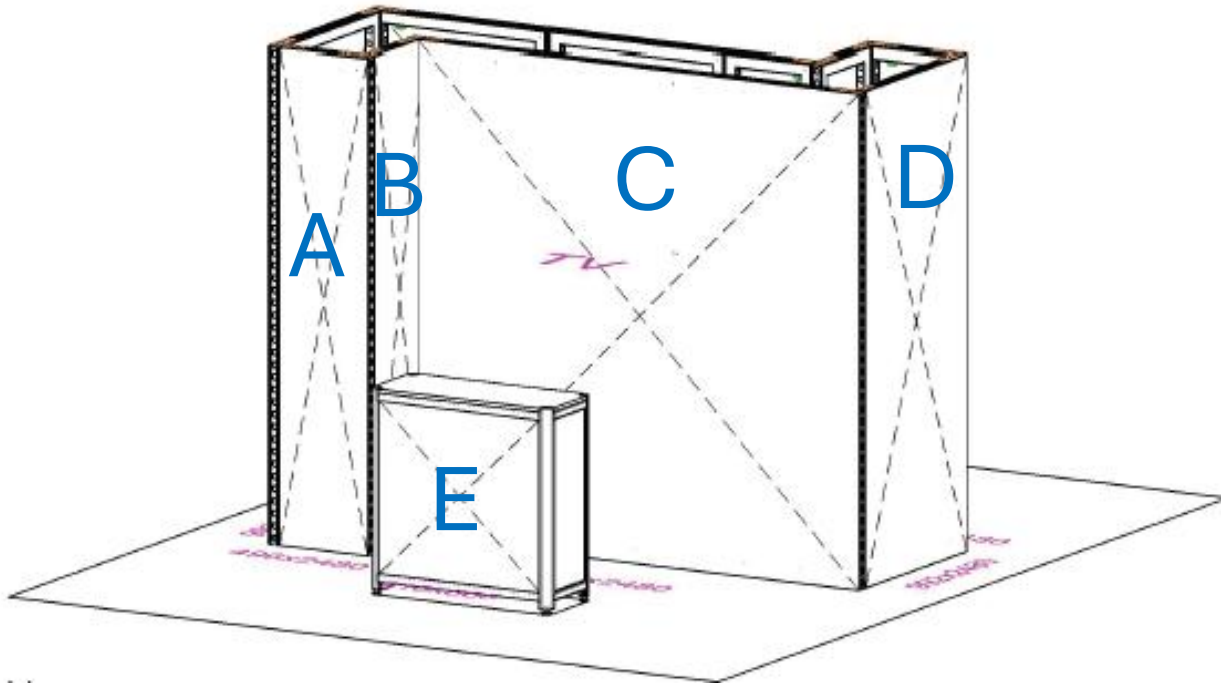

Gold Package – Artwork dimensions

tv-screen

A – 496mm wide x 2480mm high

B – 496mm wide x 2480mm high

C – 2480mm wide x 2480mm high

D – 992mm wide x 2480mm high

E – 922mm wide x 882mm high

Please ensure you send through all artwork files to Maarten Snoeij maarten@a-booth.nl by **Friday 15th August 2025**.