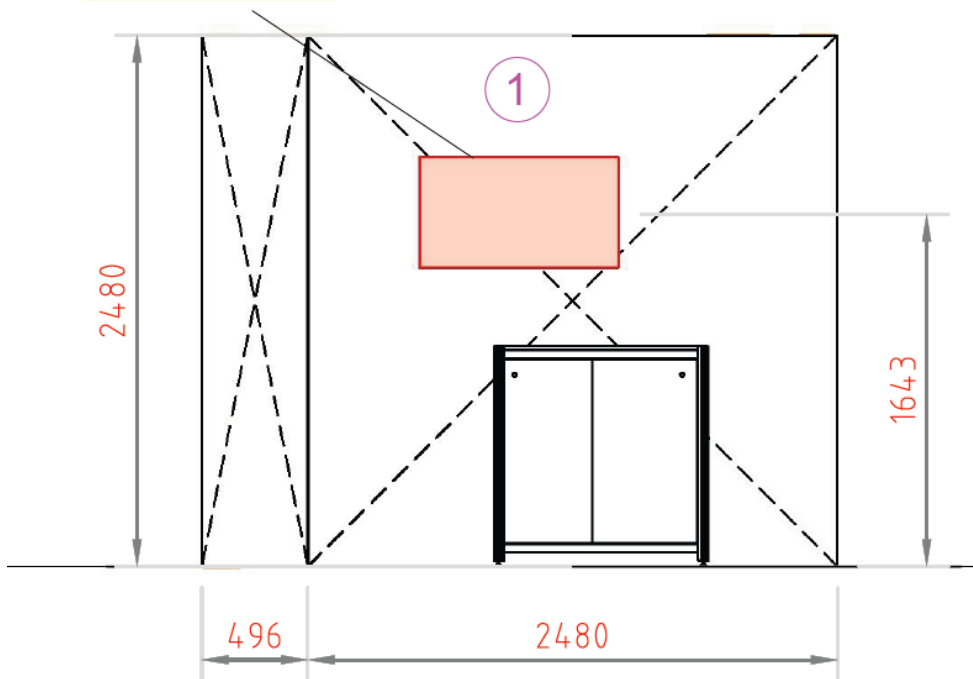

Gold Package – Artwork dimensions

tv-screen

A – 496mm wide x 2480mm high

B – 496mm wide x 2480mm high

C – 2480mm wide x 2480mm high

D – 992mm wide x 2480mm high

E – 922mm wide x 882mm high

Please ensure you send through all artwork files to Maarten Snoeij maarten@a-booth.nl by **Friday 15th August 2025**.