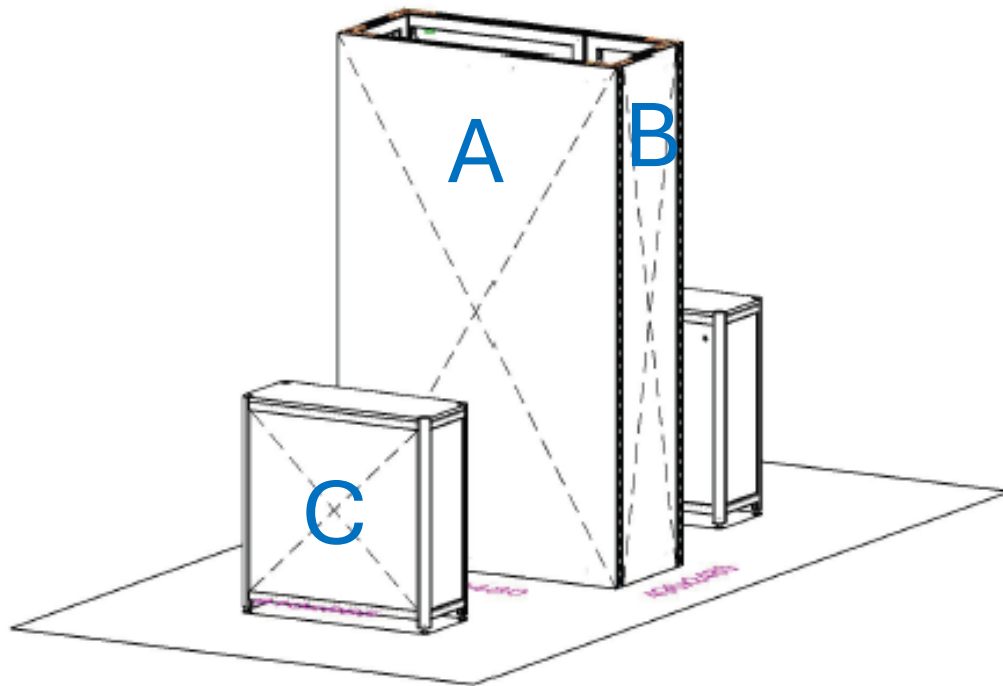

SITS & MSP NL 2025

Bronze Package – Artwork dimensions

A – 1488mm wide x 2480mm high

B – 496mm wide x 2480mm high

C – 922mm wide x 882mm high

Please ensure you send through all artwork files to Maarten Snoeij maarten@a-booth.nl by **Friday 15th August 2025**.